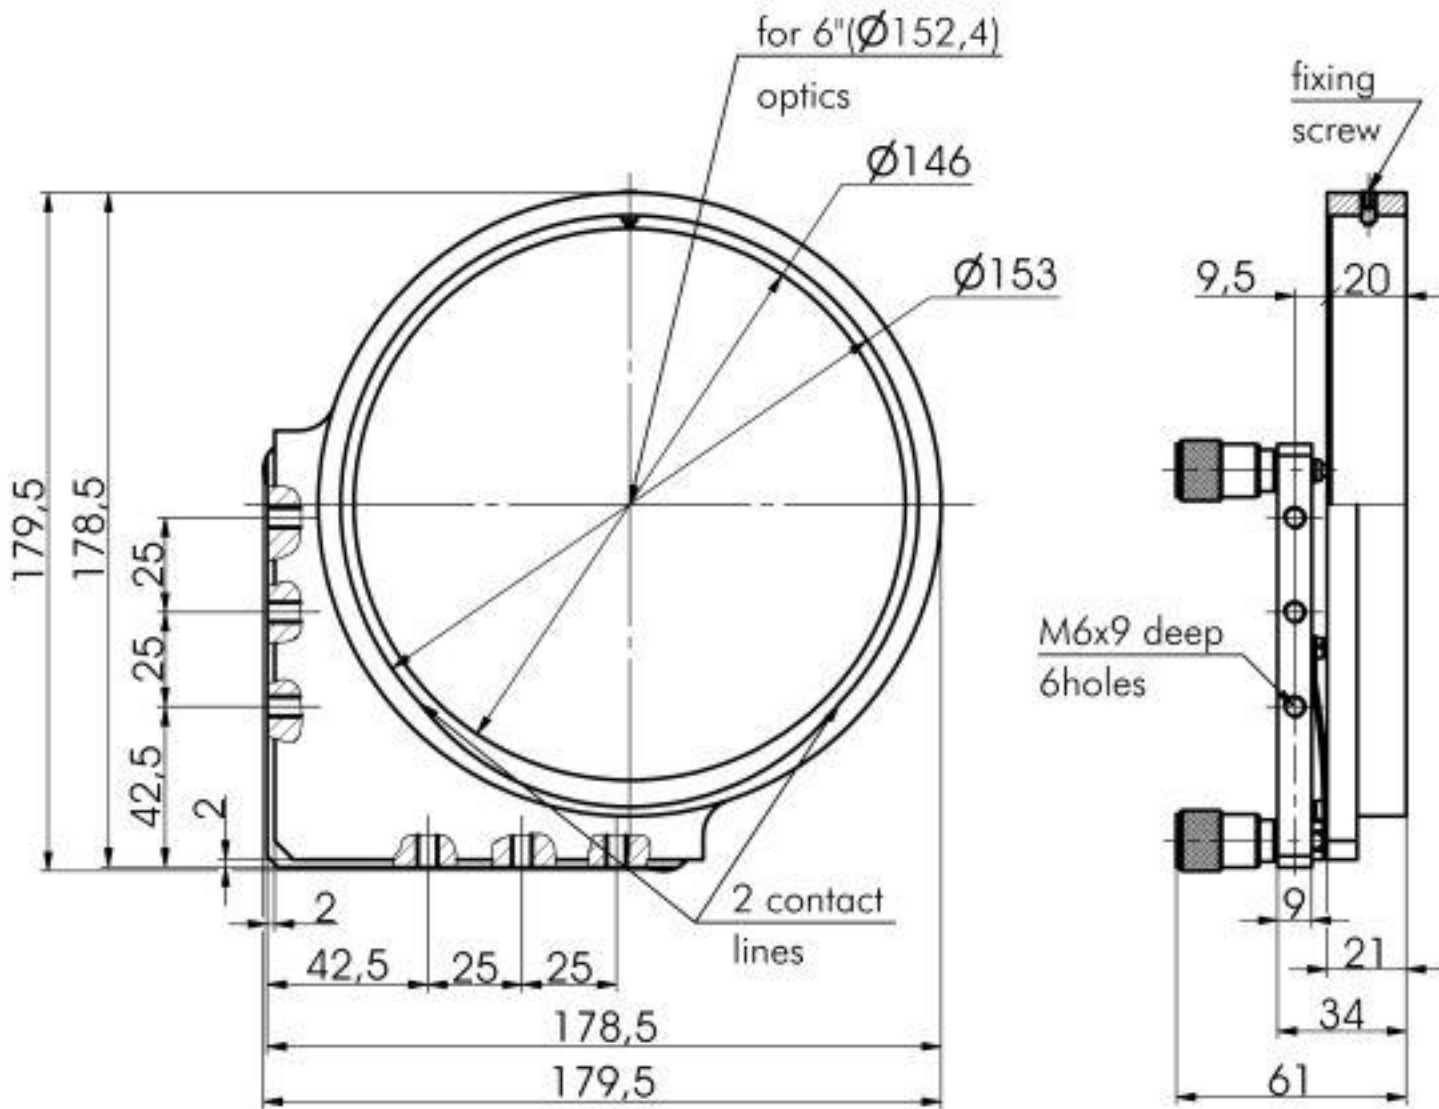

5BM57-3

Stable Steel Mirror/Beamsplitter Mount

5BM57-6

Stable Steel Mirror/Beamsplitter Mount

5BM57-60

Stable Steel Mirror/Beamsplitter Mount

5BM57-3

5BM57-4